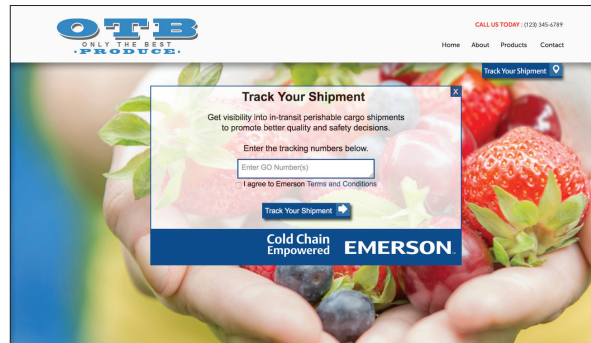

Track Your Shipment

Provide customers and employees direct access to track real-time critical shipments

Designed with growers and producers in mind, the Track Your Shipment module provides quick and easy access to real-time in-transit, perishable shipment data. Our website widget can be easily embedded on the homepage of your website for easy customer access. Or, the widget can be placed on your internal intranet enabling employees to do quick order and quality tracking.

Website Layout Example

The interface allows users to simply input a GO Real-Time Tracker serial number to gain visibility to location and temperature data. Choose from five color options to customize the user experience to your website and brand standards.

Benefits

- No cost and convenient method to track perishable shipments and obtain visibility to shipment and temperature data
- Improve operational efficiency, enhance transparency and promote food quality and safety
- Match design to fit existing branding, customize the experience and elevate your brand