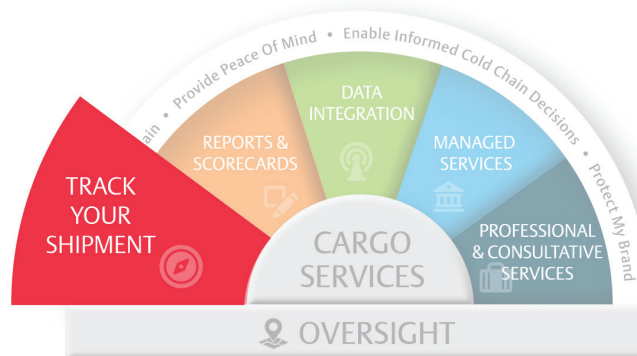

Track Your Shipment

Provide customers and employees direct access to track real-time critical shipments

Designed with growers and producers in mind, the Track Your Shipment module provides quick and easy access to real-time in-transit, perishable shipment data. Our website widget can be easily embedded on the homepage of your website for easy customer access. Or, the widget can be placed on your internal intranet enabling employees to do quick order and quality tracking.

Website Layout Example

The interface allows users to simply input a GO Real-Time Tracker serial number to gain visibility to location and temperature data. Choose from five color options to customize the user experience to your website and brand standards.

Benefits

- No cost and convenient method to track perishable shipments and obtain visibility to shipment and temperature data
- Improve operational efficiency, enhance transparency and promote food quality and safety
- Match design to fit existing branding, customize the experience and elevate your brand