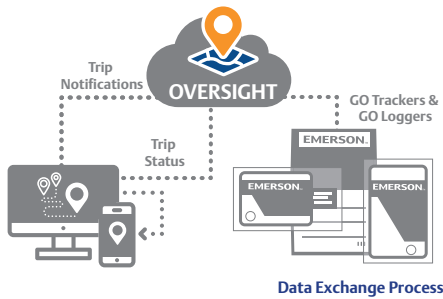

# Data Integration

## Consolidate and automate data streams of shipment information into the platform of your choice

Consolidating data streams of shipment information and scores of temperature monitoring data can drastically improve the efficiency of your operation. We provide seamless in-transit cold chain data integration for those seeking to consolidate shipment data into existing software platforms.