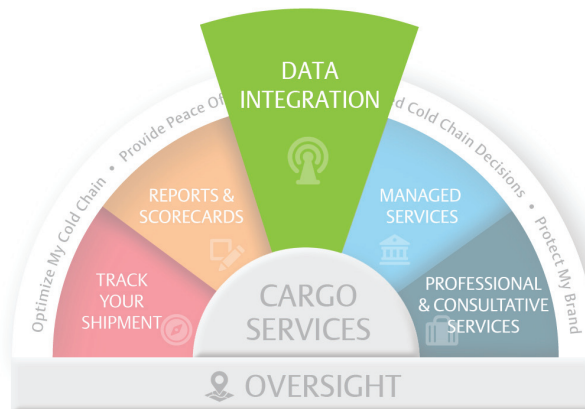

Benefits

- Automate create shipment process and receive logger or tracker data seamlessly
- Seek to lessen overhead costs and utilize staff for other priority responsibilities
- Simplify your operation and consolidate in-transit cold chain data

- Eliminate disparate platforms, siloed data streams and countless logins
- Reduce duplicate work by streamlining shipment creation and processes into one system
- Receive shipment updates, temperature and sensor alerts in a single view

All while enjoying the robust cold chain data provided by Oversight, our cloud-based temperature monitoring portal.