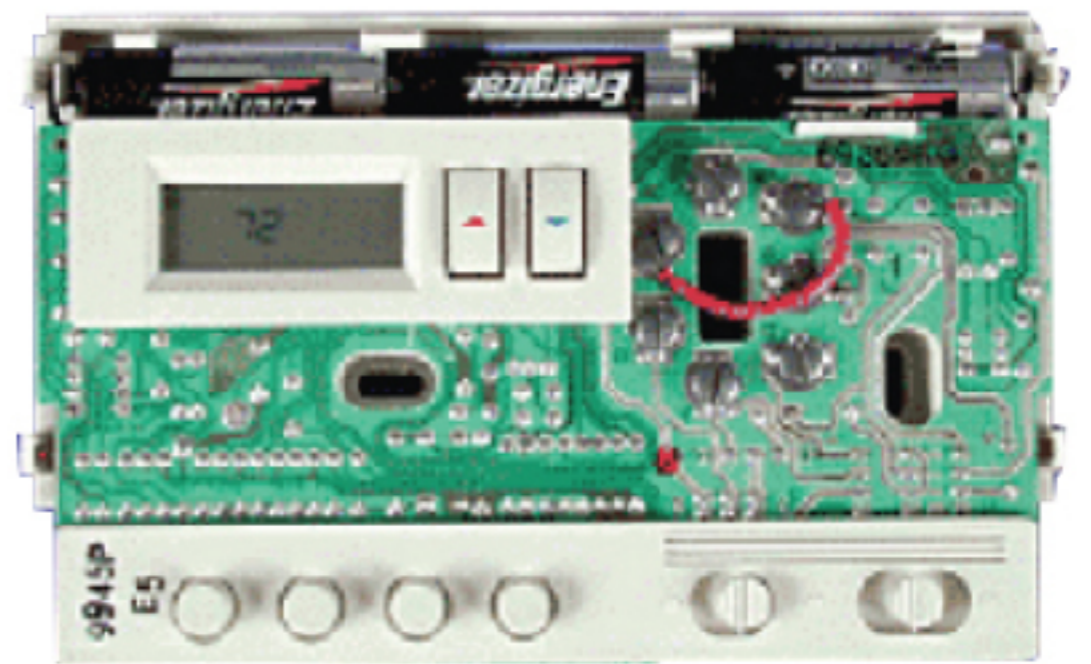

1F80 Classic 80 Series 1D

How do I find the Model (Type) number of my Classic 80 Series thermostat?

Remove the front cover from the wall plate.

TYPE or Model number is located on inside of front cover.

Thermostat
Type Number