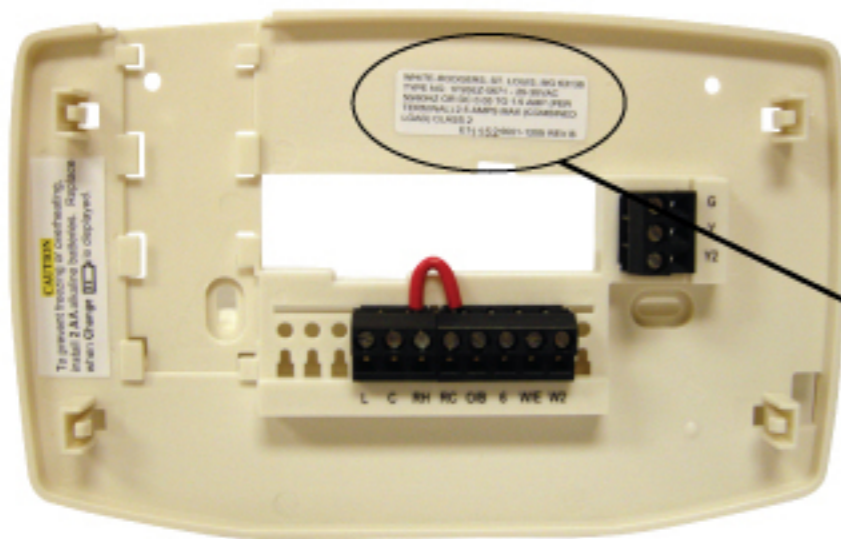

## 1F90 Series Blue 6"

How do I find my Blue 6" thermostat type number?

Remove the front cover from the wall plate.

TYPE or Model number is located on inside of front cover.

WHITE-RODGERS, ST. LOUIS, MO 63138  
TYPE NO. 1F95EZ-0671 - 20-30VAC  
50/60HZ OR DC 0.05 TO 1.5 AMP (PER  
TERMINAL) 2.5 AMPS MAX (COMBINED  
LOAD) CLASS 2  
E111525001-1209 REV B