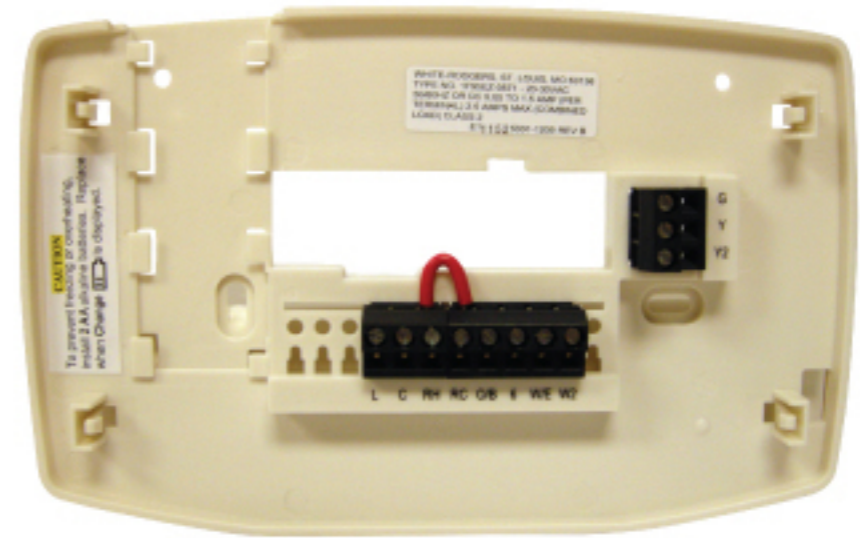

## 1F90 Series Blue 6"

How do I find my Blue 6" thermostat type number?

Remove the front cover from the wall plate.

TYPE or Model number is located on inside of front cover.

WHITE-RODGERS, ST. LOUIS, MO 63138  
TYPE NO. 1F95EZ-0671 - 20-30VAC  
50/60HZ OR DC 0.05 TO 1.5 AMP (PER  
TERMINAL) 2.5 AMPS MAX (COMBINED  
LOAD) CLASS 2  
E111525001-1209 REV B