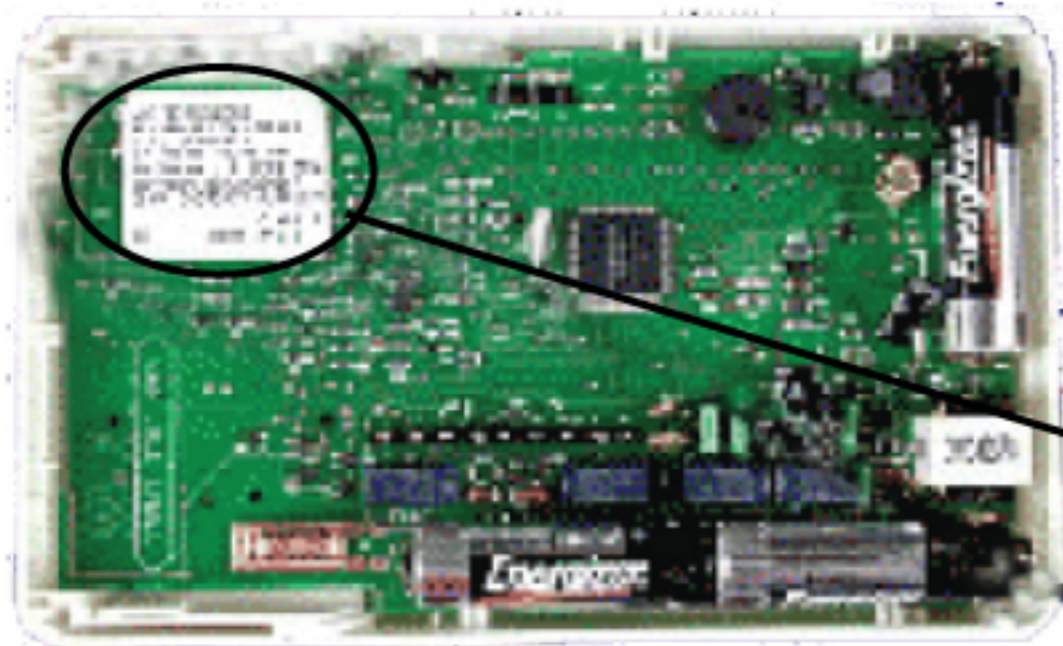

## White-Rodgers 1F90 Digital Thermostat ID

How do I find my 90 thermostat type number?

Remove the front cover from the wall plate.

TYPE or Model number is located on inside of front cover.

Thermostat  
Type Number