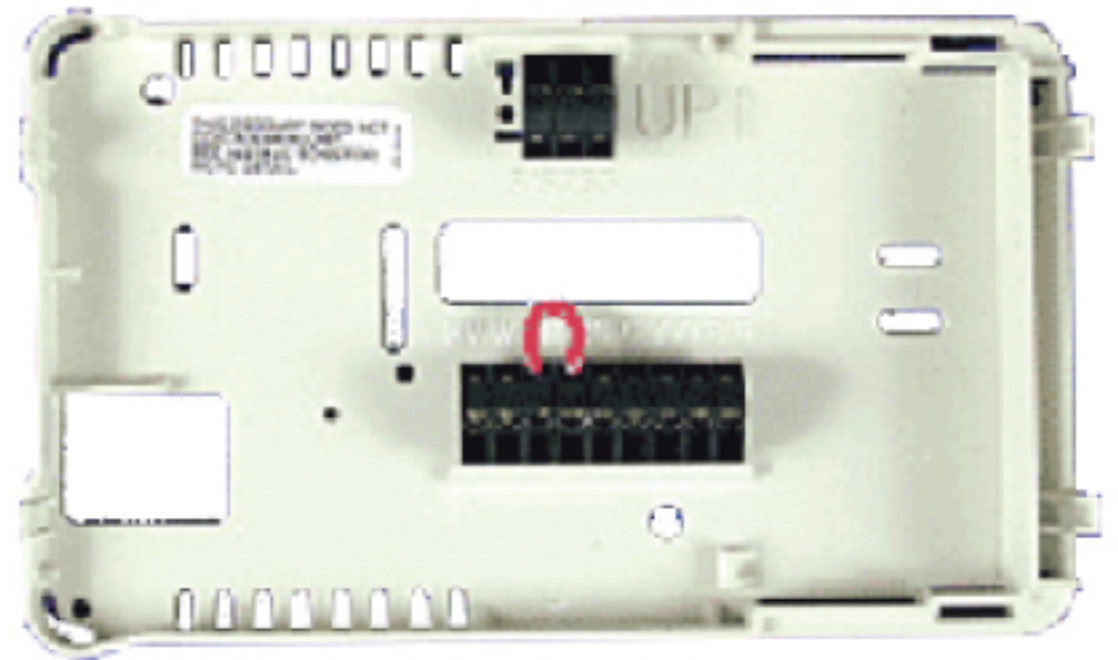

## White-Rodgers 1F90 Digital Thermostat ID

How do I find my 90 thermostat type number?

Remove the front cover from the wall plate.

TYPE or Model number is located on inside of front cover.

Thermostat  
Type Number